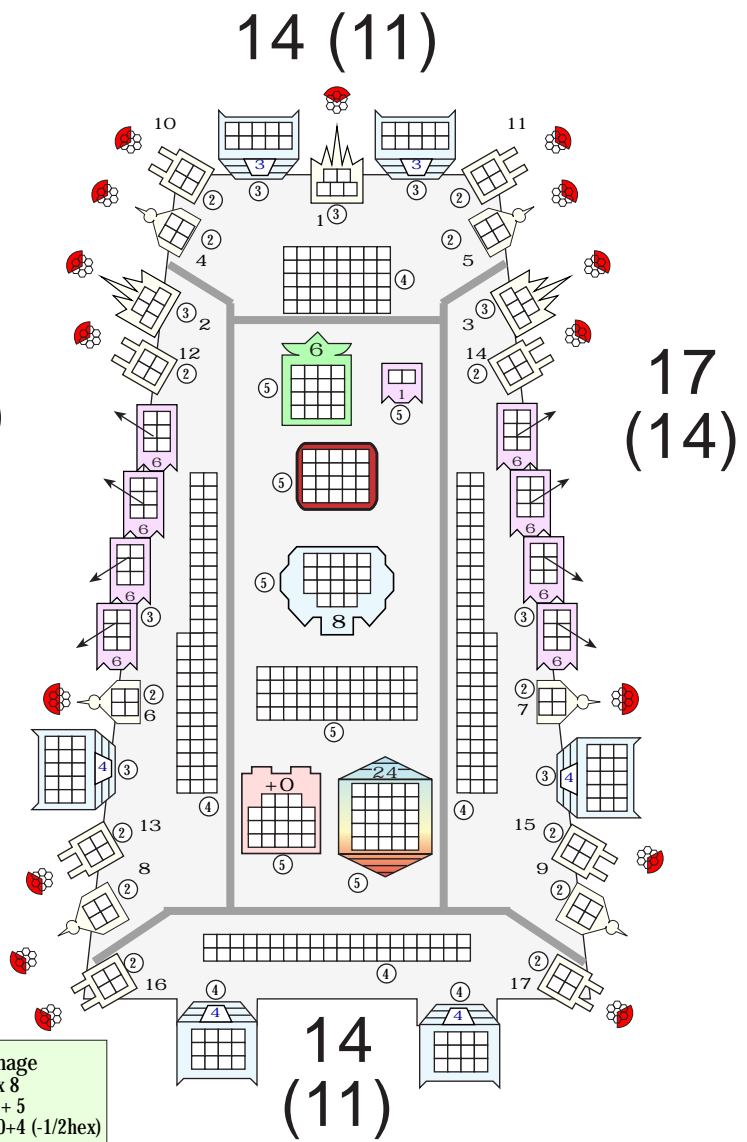

Avenger Heavy Carrier Earth Alliance

1

Forward hits	
1-4	: Retro thruster
5-6	: Lgt Pulse Cannon
7	: Plasma Cannon
8-10	: Interceptor
11-18	: Structure
19-20	: PRIMARY hit
Side Hits	
1-3	: Side thruster
4	: Plasma Cannon
5	: Lgt. Pulse Cannon
6-7	: Interceptor
8-11	: Hangar
12-18	: Structure
19-20	: PRIMARY hit
Aft Hits	
1-6	: Main thruster
7-10	: Interceptor
11-18	: Structure
19-20	: PRIMARY hit
PRIMARY HITS	
1-10	: Structure
11-12	: Jump engine
13-14	: Sensors
15-16	: Engine
17	: Hangar
18-19	: Reactor
20	: C&C

Specs	
Class	Cap
Point value	580
Deployment	-
In service	2240

Hangar	
Launch:	48/turn
Fighters	48
Shuttles	2

Stats	
Engine Effic.	3/1
Pivot	2
Roll	1
Ramming	260

Speed (accn)	(3)	1	2	3	4	5	6	7	8	9	10
Turn cost	5/4	2	3	4	5	7	8	9	10	12	13
Turn delay	1	1	2	3	4	5	6	7	8	9	10
No. of turns	1+6	2+2	2	1+3	1+2	1	0-1	0-2	0-4	0-5	

WEAPON	Type	Int	ROF	Mode	Range	Fire Ctrl	Damage
Light Pulse	Pulse	-2	1	Std	-2 / hex	+3/+3/+4	d 5 x 8
Interceptor Mk-I	Particle	-3	1	Std	-2 / hex	--/+6	d10 + 5
Med Plasma Cannon	Plasma	n/a	3	Std	-1 / hex	+3/+1/-5	3d10+4 (-1/2hex)