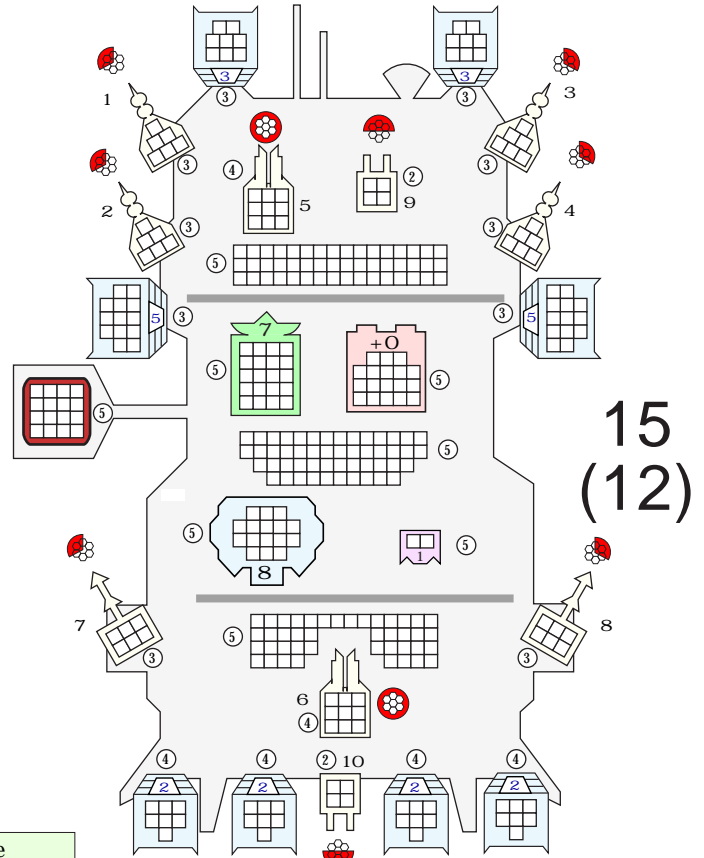

Olympus Corvette (Delta)

Earth Alliance

1

15(12)

15 (12)

15 (12)

15 (12)

Forward hits	
1-3	: Retro thruster
4-5	: Pulse Cannon
6-7	: Railgun
8-9	: Interceptor
10-18	: Structure
19-20	: PRIMARY hit
Aft Hits	
1-6	: Main thruster
7-8	: Missile Rack
9-10	: Railgun
11-12	: Interceptor
13-18	: Structure
19-20	: PRIMARY hit
PRIMARY HITS	
1-8	: Structure
9-11	: Side Thruster
12-13	: Sensors
14-15	: Engine
16	: Hangar
17-19	: Reactor
20	: C&C

Specs	
Class	HCV
Point value	600
Deployment	-
In service	2241

Hangar	
Launch:	1/tum
Fighters	0
Shuttles	2

Stats	
Engine Effic.	2/1
Pivot	2
Roll	2
Ramming	150

WEAPON	Type	Int	ROF	Mode	Range	Fire Ctrl	Damage
Medium Pulse	Pulse	-2	2	Std	-1/ hex	+4/+3/+1	d 5 x 10
Railgun	Matter	n/a	3	Std	-1/ 2hexes	+2/+2/-3	3d10 + 3
Interceptor Mk-I	Particle	-3	1	Std	-2 / hex	--/+6	d10 + 5
Basic missile	Balistic	n/a	-	Std	15 hexes	+0/+0/+0	20
Class S Missile Rack	Balistic	n/a	2	Std	n/a	+3/+3/+3	-

Speed (accn) (2)	1	2	3	4	5	6	7	8	9	10	11	12	13	14	15	
Turn cost	2/3	1	2	2	3	4	4	5	6	6	7	8	8	9	10	10
Turn delay	1/3	1	2	3	4	5	6	7	8	9	10	11	1	13	14	15
No. of tums	1+	2+	3+2	2-2	2	2	1+3	1+2	1+2	1+1	1	1	0-1	0-2	0-3	